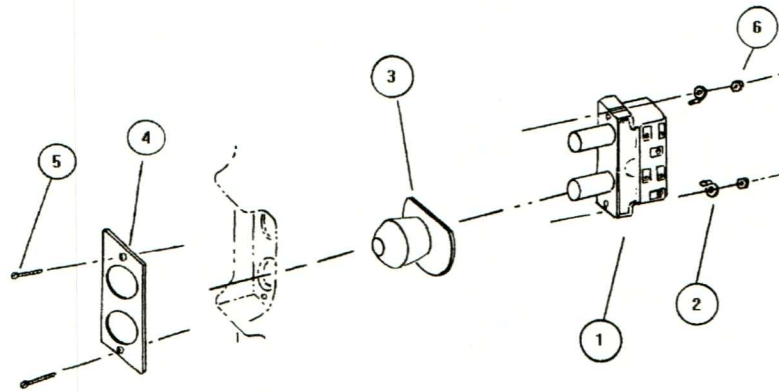

Price List: 1515B
 Effective: 01/01/07
 Supersedes: 01/01/06

**SPOTTER "C" SERIES
 MULTIPLE SPEED PUSHBUTTONS**

5-STEP MAXIMUM

REF NO.	PART NO.	DESCRIPTION	QTY REQUIRED	Price
1	SW-151-5	MULTIPLE SPEED INSERT 5-STEP MAXIMUM 6 AMPS CONTINOUS, 8 AMPS INTERMITENT, 125V AC, 250V MAXIMUM	1	69.00
1	SW-151-5B	MULTIPLE SPEED INSERT 5-STEP MAXIMUM 6-AMPS CONTINOUS, 8 AMPS INTERMITENT, 125V AC, 250 V MAXIMUM (WITH MECHANICAL INTERLOCK)	1	79.60
2,6	C-161	ATTACH LUG W/NUT	2	Included with switch
5	MS-8321500	NAMEPLATE ATTACH SCREW	2	Included with switch
3	BC-102B	PROTECTIVE BOOT	2	\$2.70

Heavy-duty sequential switch. Designed for crane and hoist applications.
 Rated: 1 Amp Continuous per Contact – 125 VAC Max